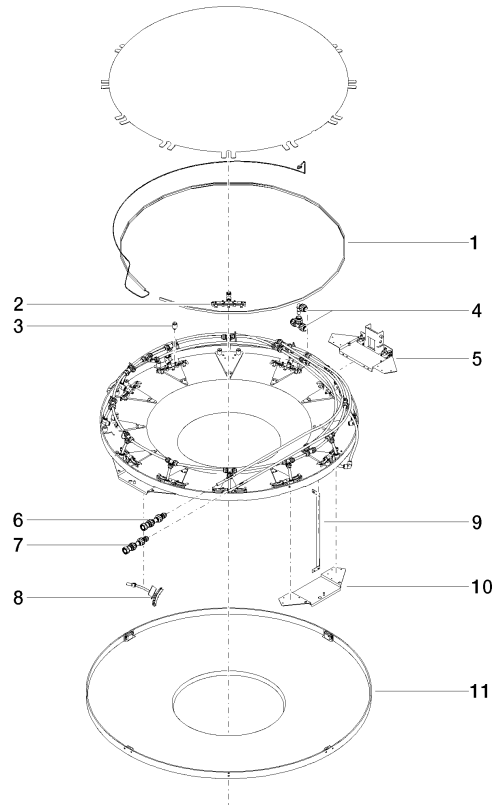

RAINMOON Rain panel with color light - Matte White

41 615 979

- exposed trim parts
- Rain panel with 2 different spray modes
- AQUACIRCLE RAIN: Circular rain curtain, max. flow rate 6.8 l/min (at 3 bar)
- TEMPEST RAIN: Natural rain, max. flow rate 5 l/min (at 3 bar)
- RGBW LED ambient lighting
- Matt white cover, RAL 9003
- with anti-scale system
- Outer diameter 1240 mm, opening diameter 450 mm
- Control elements not included among the items supplied
- Provided by customer: Zigbee gateway

- Ceiling installation enclosure 1356 x 1356 x 290 mm
- concealed rough parts
- Opening diameter 1252 mm
- min. recess depth 290 mm

RAINMOON Rain panel with color light - Matte White

41 615 979

Certificates

LGA_29445.

RAINMOON Rain panel with color light - Matte White

41 615 979

Spare parts list

No.	Item Number	Name	Quantity used	Delivery time
1	90 10 01 183 01 90	lamp	1	2
2	90 17 09 056 01 90	jet module	12	60
3	90 18 40 222 00 90	adaptor	24	2
4	90 24 04 321 00 90	threaded connector	1	60
5	90 17 20 211 00 90	joint	1	60
6	90 24 04 346 01 90	connection AQUACIRCLE	1	2
7	90 24 04 346 02 90	connection TEMPEST	1	2
8	90 17 09 057 01 90	jet module	12	2
9	90 17 20 217 00 90	holder	4	60
10	90 17 20 216 00 90	holder	3	60
11	90 11 02 325 00 90	cover	1	2